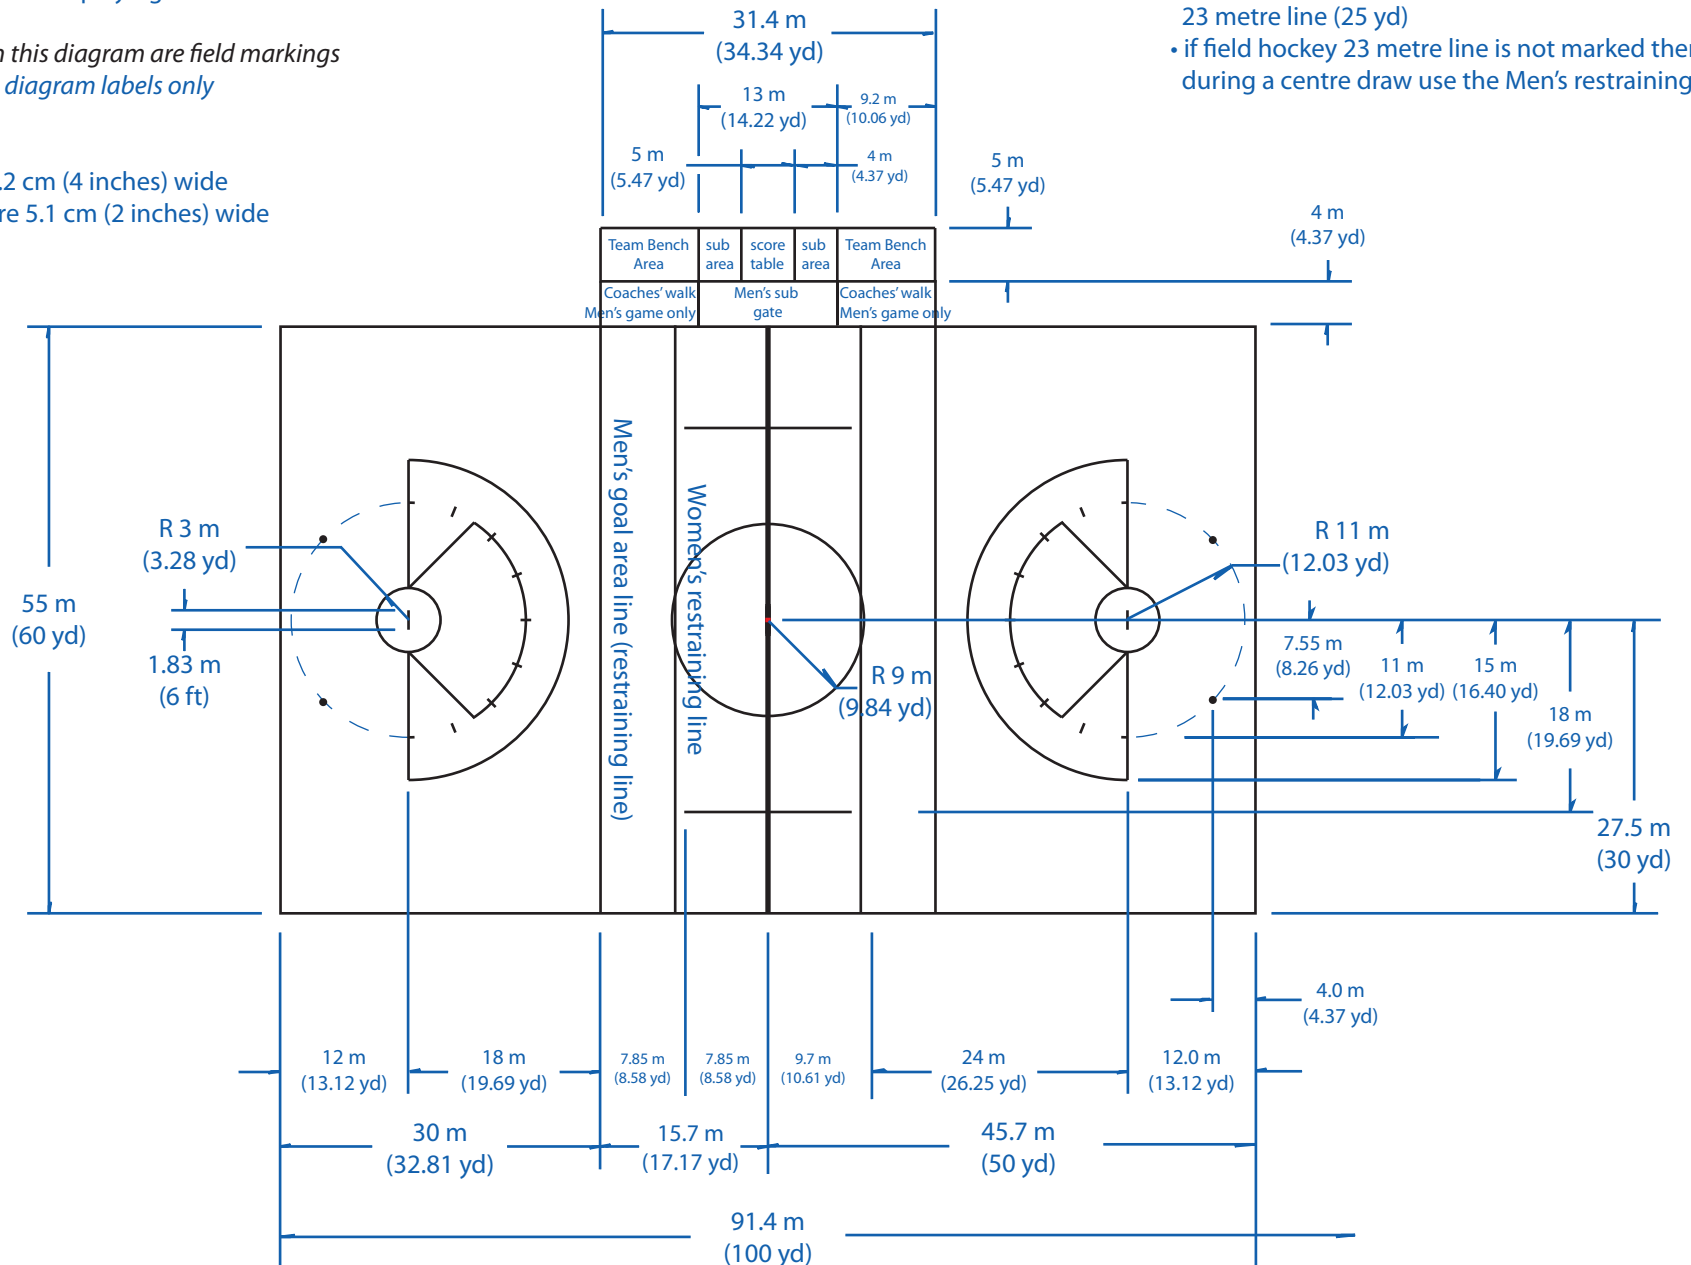

Modified FIL Unified Men's and Women's Lacrosse Field

- for FIH field hockey pitch
- 91.4 metre X 55 metre playing field

- all black lines on this diagram are field markings
- all blue lines are diagram labels only

NOTE

- centreline is 10.2 cm (4 inches) wide
- all other lines are 5.1 cm (2 inches) wide

Use of Restraining Lines in the Women's Game

- during play use the Women's restraining line
- during centre draws use the field hockey pitch 23 metre line (25 yd)
- if field hockey 23 metre line is not marked then during a centre draw use the Men's restraining line

Mostly men's field dimensions

Mostly women's field dimensions

Diagram # 6