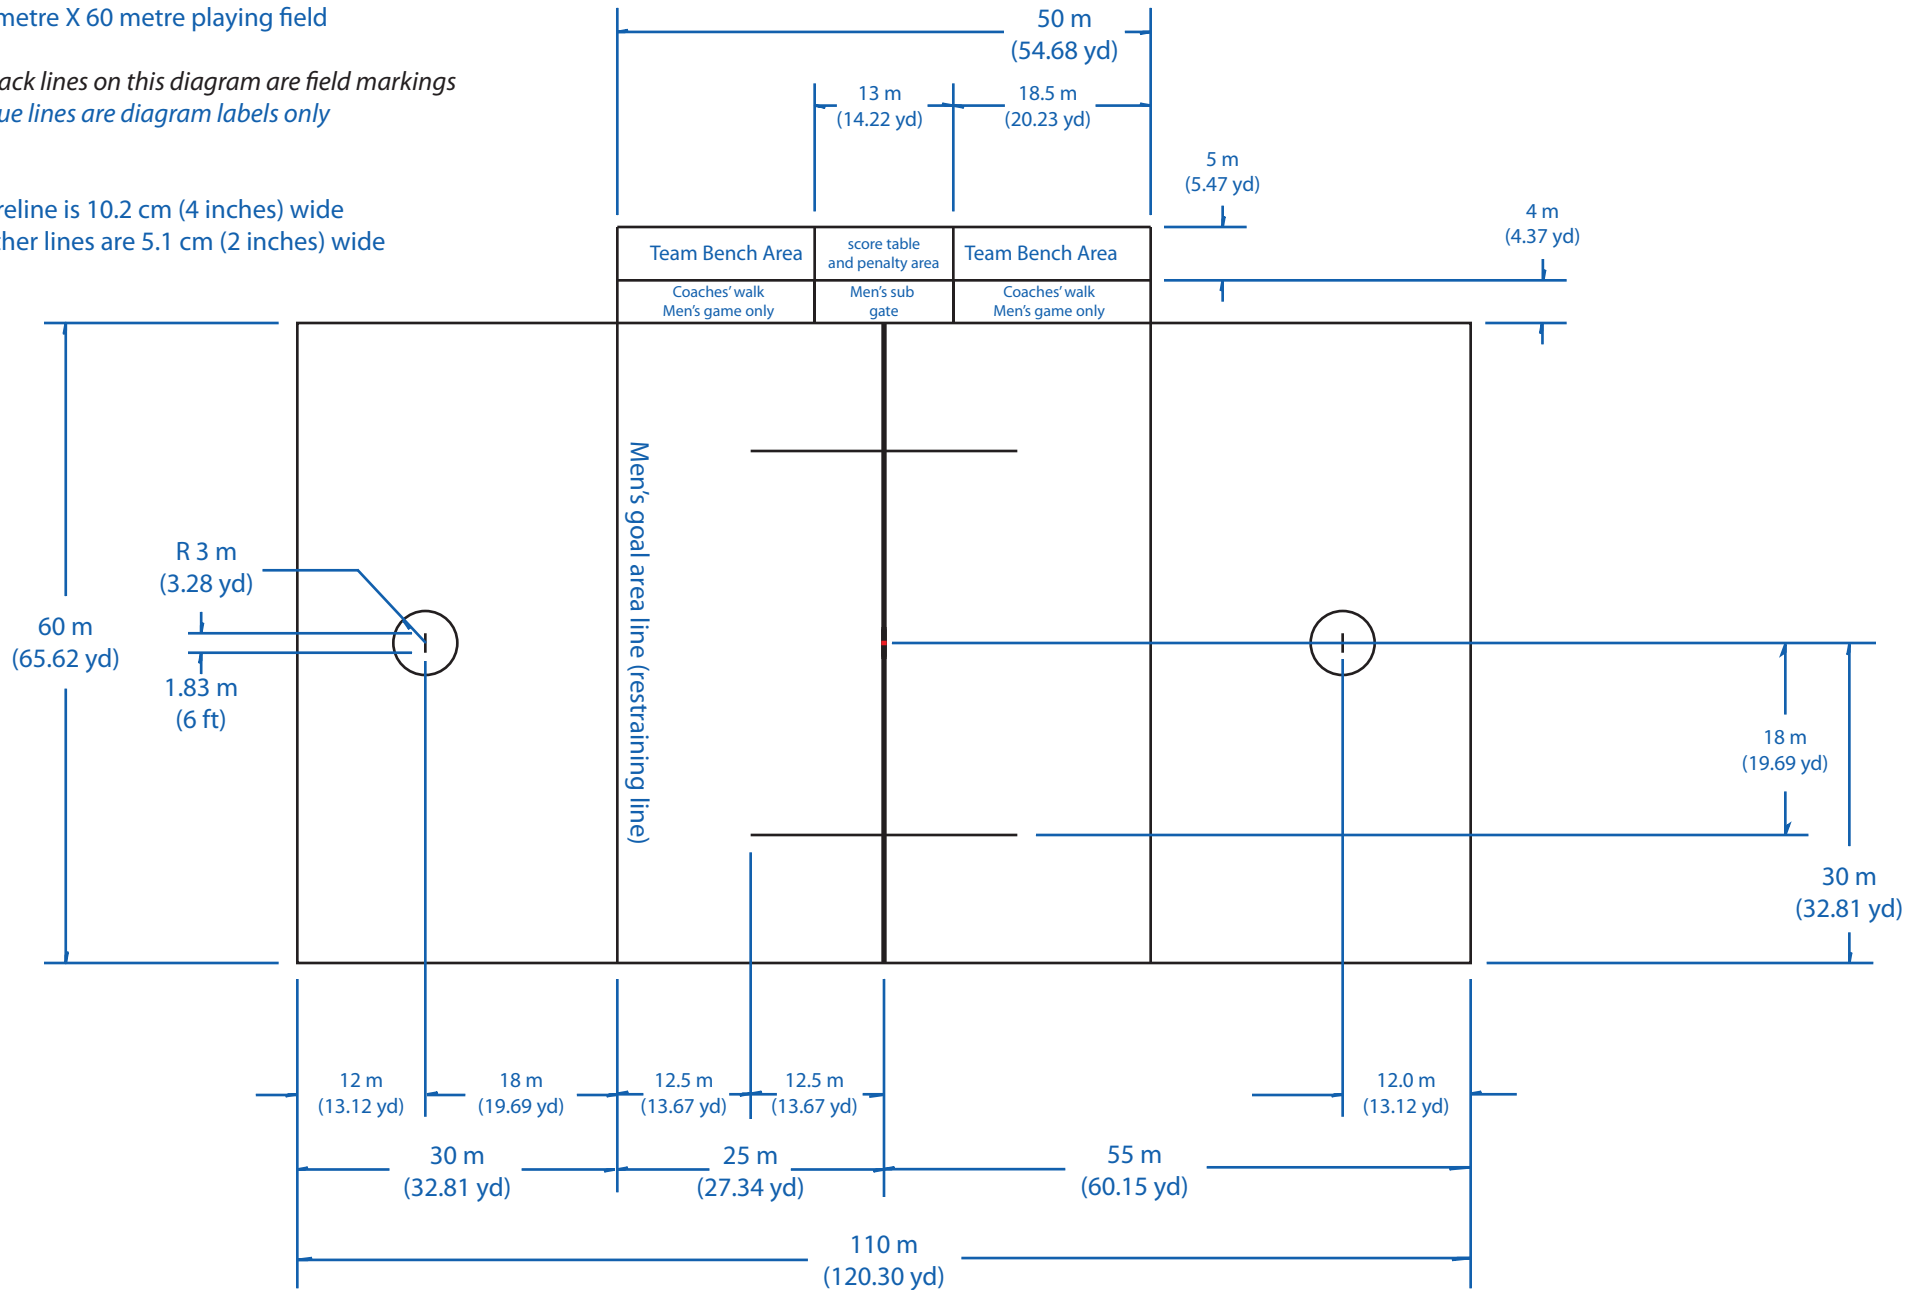

FIL Unified Men's and Women's Lacrosse Field

- Approved at the 2012 FIL General Assembly
- 110 metre X 60 metre playing field

- all black lines on this diagram are field markings
- all blue lines are diagram labels only

NOTE

- centreline is 10.2 cm (4 inches) wide
- all other lines are 5.1 cm (2 inches) wide

Location of markings for the Men's game

Diagram # 2