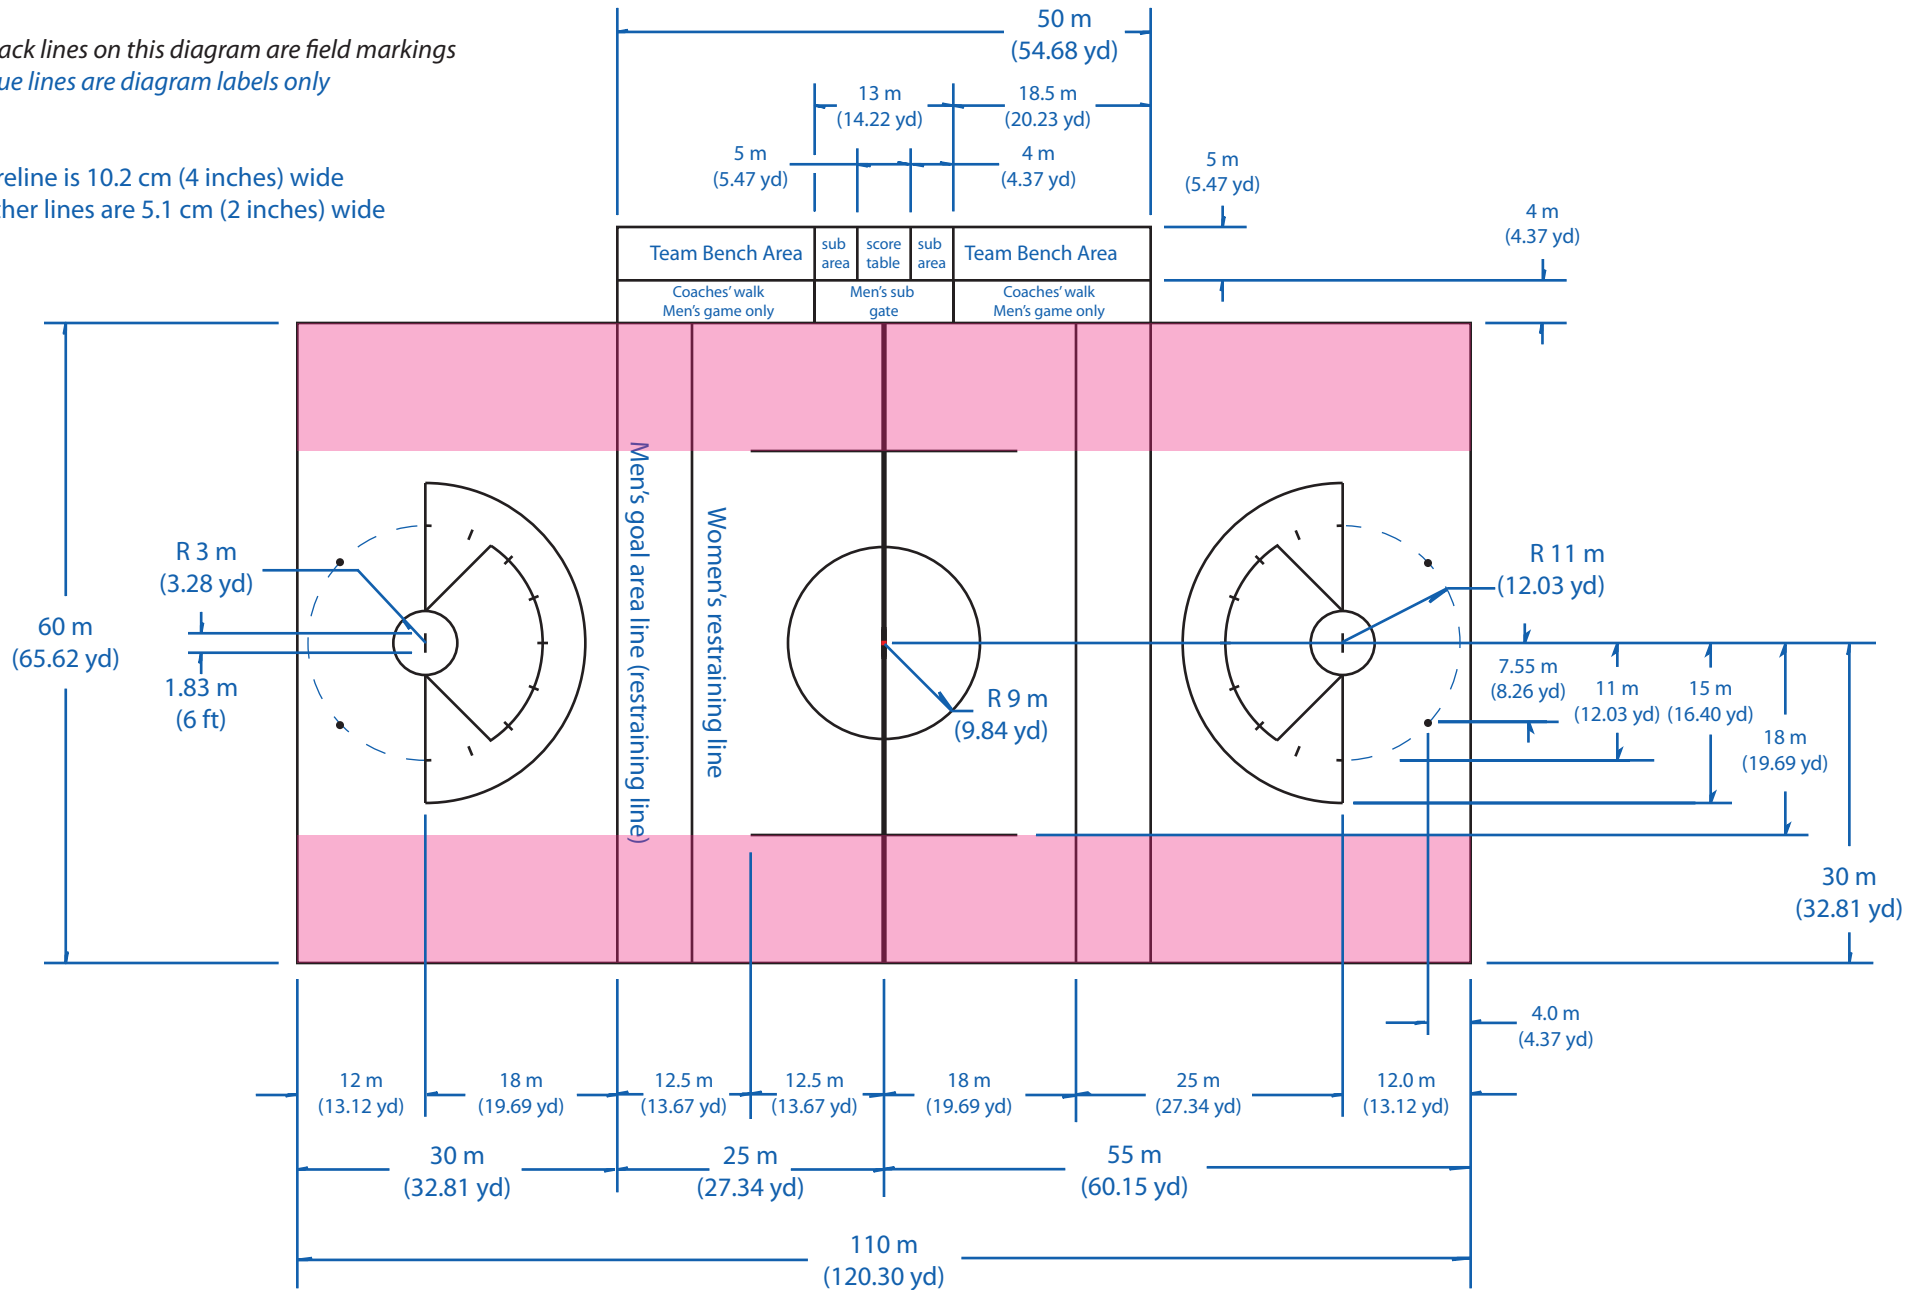

Modifying the FIL Unified Men's and Women's Lacrosse Field

• 110 metre X less than 60 metre playing field

- all black lines on this diagram are field markings
- all blue lines are diagram labels only

NOTE

- centreline is 10.2 cm (4 inches) wide
- all other lines are 5.1 cm (2 inches) wide

Remove space from pink area when width is less than 60 metres
remove an equal amount from each side of the field

Diagram # 7