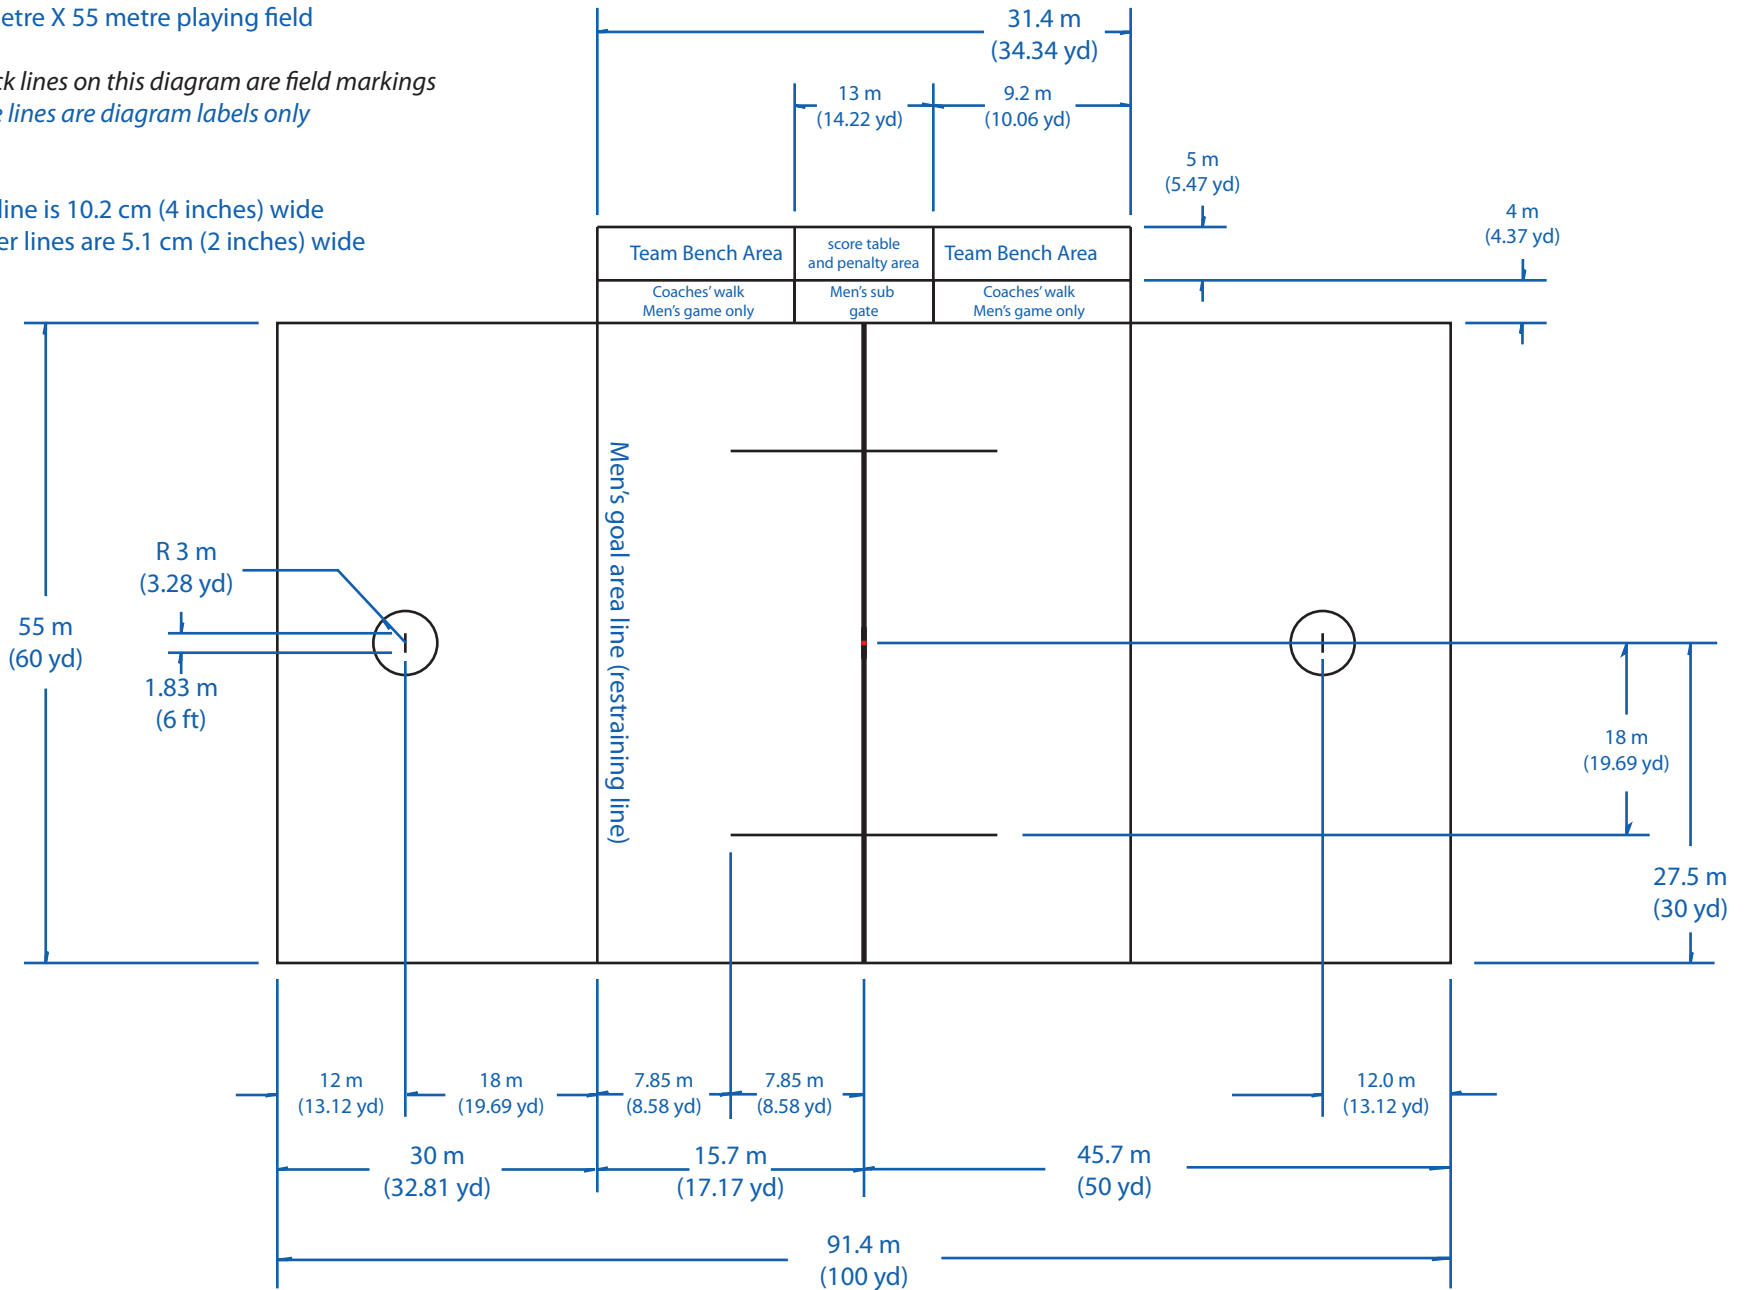

Modified FIL Unified Men's and Women's Lacrosse Field

NOT TO SCALE

- for FIH field hockey pitch
- 91.4 metre X 55 metre playing field

- all black lines on this diagram are field markings
- all blue lines are diagram labels only

NOTE

- centreline is 10.2 cm (4 inches) wide
- all other lines are 5.1 cm (2 inches) wide

Location of markings for the Men's game on a field hockey pitch

Diagram # 5